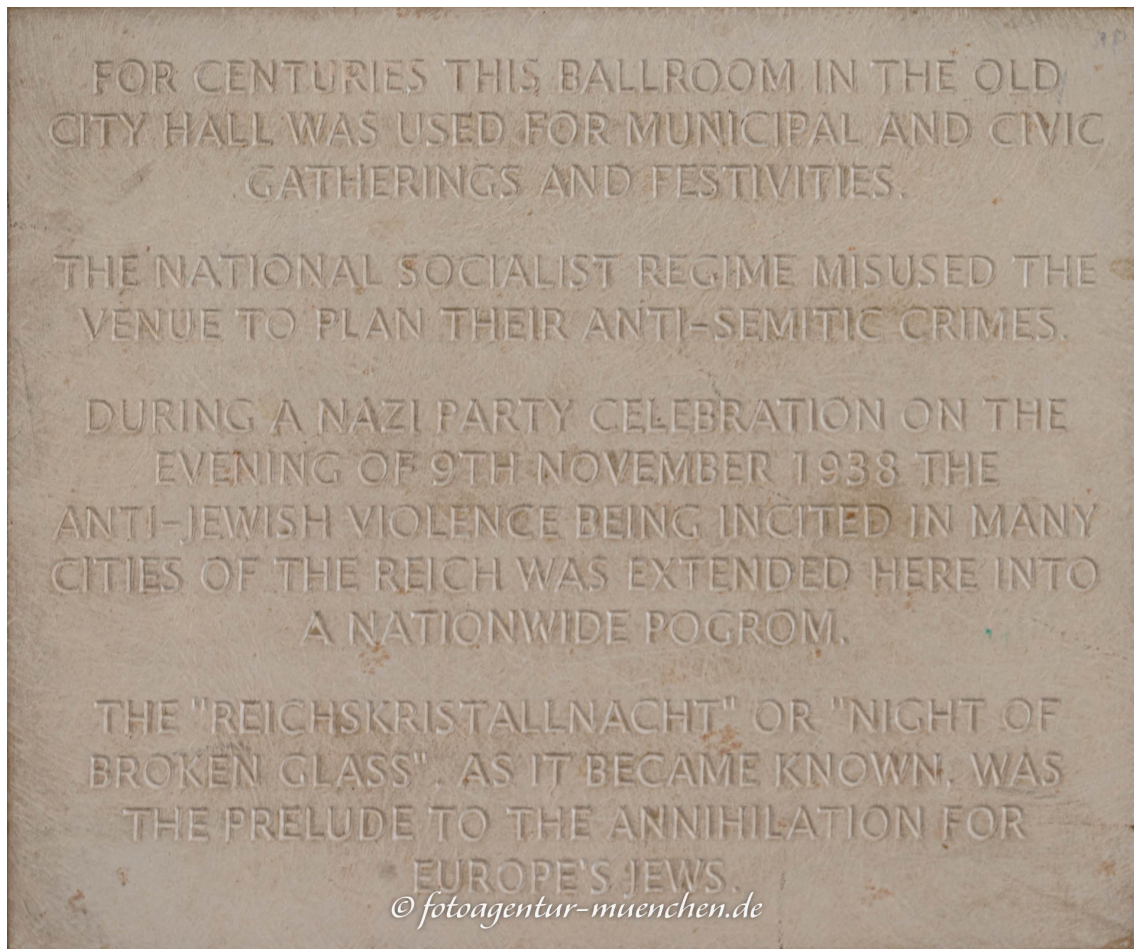

Gedenktafel - Reichsprogromnacht

Stadtbezirk: 1. Altstadt-Lehel

Stadtteil: Altstadt

FOR CENTURIES, THIS BALLROOM IN THE OLD CITY HALL WAS USED FOR MUNICIPAL AND CIVIC GATHERINGS AND FESTIVITIES.

THE NATIONAL SOCIALIST REGIME MISUSED THE VENUE TO PLAN THEIR ANTI-SEMITIC CRIMES.

DURING A NAZI PARTY CELEBRATION ON THE EVENING OF 9TH NOVEMBER 1938 THE ANTI-JEWISH VIOLENCE BEING INCITED IN MANY CITIES OF THE REICH WAS EXTENDED HERE INTO A NATIONWIDE POGROM.

THE "REICHSKRISTALLNACHT" OR "NIGHT OF BROKEN GLASS", AS IT BECAME KNOWN, WAS THE PRELUDE TO THE ANNIHILATION FOR EUROPE'S JEWS.